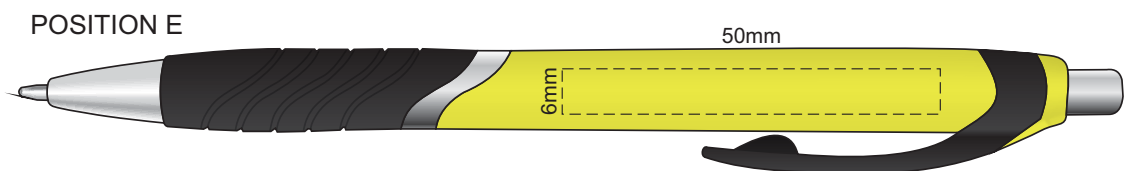

100% of Actual Size
Screen Print
(multi colour loose registration)

100% of Actual Size
Screen Print (one colour)

100% of Actual Size
Pad Print

100% of Actual Size
Direct Digital

100% of Actual Size
Pad Print (one side only)

100% of Actual Size
Digital Packaging Print
(one side only)

Digital Print is only available for natural option
Artwork will be printed directly onto the product via CMYK printing (no white),
colours will not be vibrant due to white ink not being available for this process.