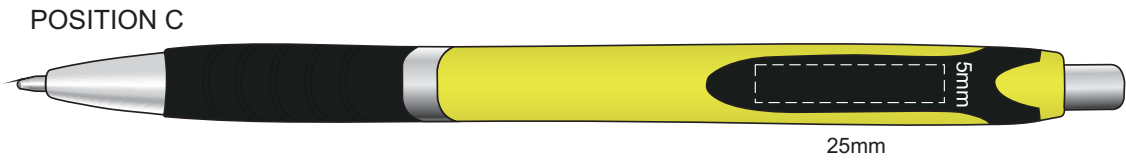

100% of Actual Size
Screen Print
(multi colour loose registration)

100% of Actual Size
Screen Print (one colour)

100% of Actual Size
Pad Print

100% of Actual Size
Direct Digital

100% of Actual Size
Pad Print (one side only)

100% of Actual Size
Digital Packaging Print
(one side only)

Digital Print is only available for natural option
Artwork will be printed directly onto the product via CMYK printing (no white),
colours will not be vibrant due to white ink not being available for this process.