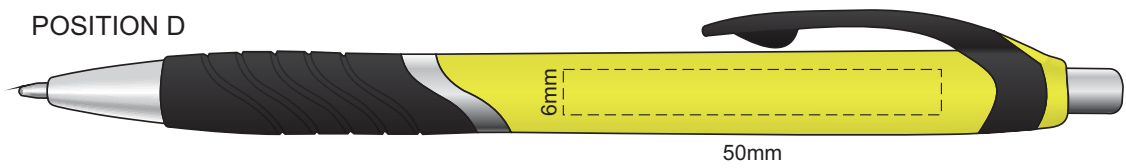

100% of Actual Size
Screen Print
(multi colour loose registration)

100% of Actual Size
Screen Print (one colour)

100% of Actual Size
Pad Print

100% of Actual Size
Direct Digital

100% of Actual Size
Pad Print (one side only)

100% of Actual Size
Digital Packaging Print
(one side only)

Digital Print is only available for natural option
Artwork will be printed directly onto the product via CMYK printing (no white),
colours will not be vibrant due to white ink not being available for this process.