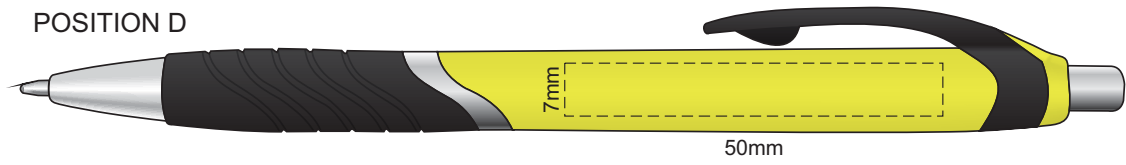

100% of Actual Size
Screen Print
(multi colour loose registration)

100% of Actual Size
Screen Print (one colour)

100% of Actual Size
Pad Print

100% of Actual Size
Direct Digital

100% of Actual Size
Pad Print (one side only)

100% of Actual Size
Digital Packaging Print
(one side only)

Digital Print is only available for natural option
Artwork will be printed directly onto the product via CMYK printing (no white),
colours will not be vibrant due to white ink not being available for this process.