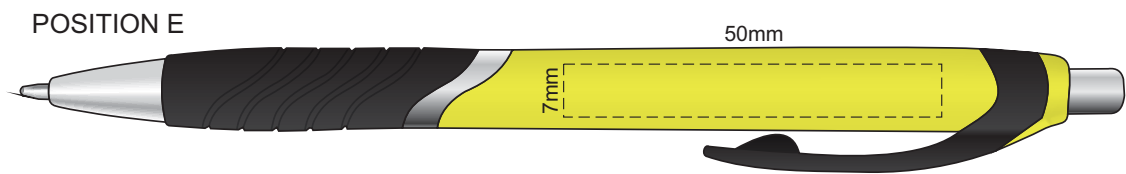

100% of Actual Size
Screen Print
(multi colour loose registration)

100% of Actual Size
Screen Print (one colour)

100% of Actual Size
Pad Print

100% of Actual Size
Direct Digital

100% of Actual Size
Pad Print (one side only)

100% of Actual Size
Digital Packaging Print
(one side only)

Digital Print is only available for natural option
Artwork will be printed directly onto the product via CMYK printing (no white),
colours will not be vibrant due to white ink not being available for this process.