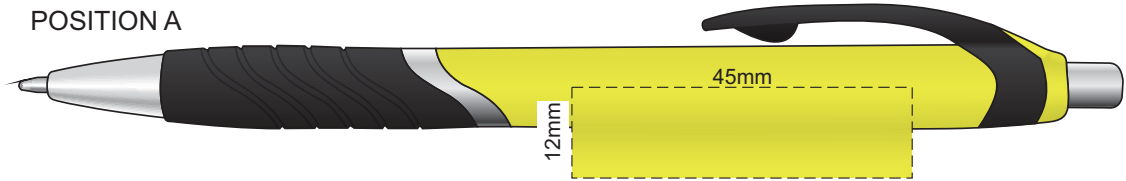

100% of Actual Size
Screen Print
(multi colour loose registration)

100% of Actual Size
Screen Print (one colour)

100% of Actual Size
Pad Print

100% of Actual Size
Direct Digital

100% of Actual Size
Pad Print (one side only)

100% of Actual Size
Digital Packaging Print
(one side only)

Digital Print is only available for natural option
Artwork will be printed directly onto the product via CMYK printing (no white),
colours will not be vibrant due to white ink not being available for this process.