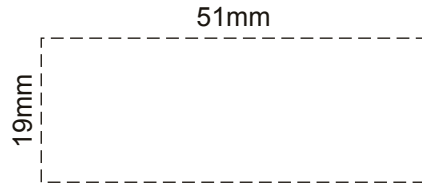

Pad print area at 100%
(one colour)

Stitching

Dotted magenta box
represents imprint
area.

NOT ACTUAL SIZE