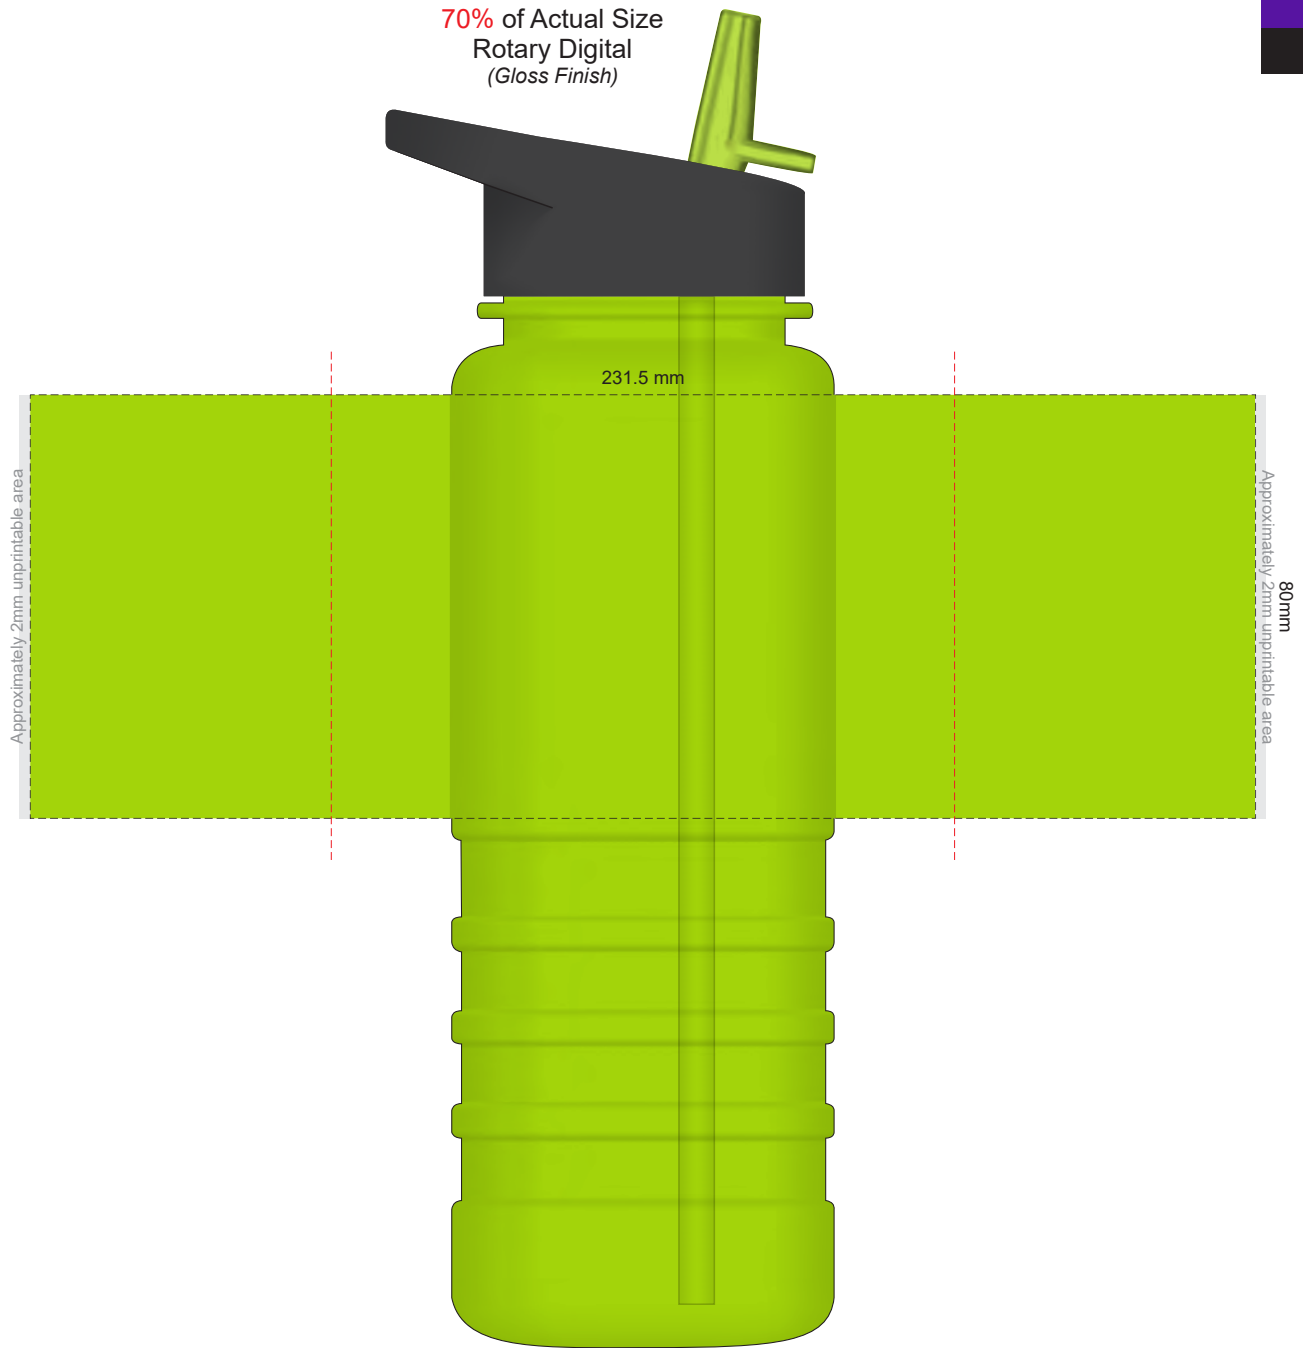

100% of Actual Size  
Pad Print

100% of Actual Size  
Pad Print

70% of Actual Size  
Screen Print

Red Line = Exact opposites of the product  
(centre artwork to the red line)

70% of Actual Size  
Rotary Digital  
(Gloss Finish)

Red Line = Exact opposites of the product  
(centre artwork to the red line)