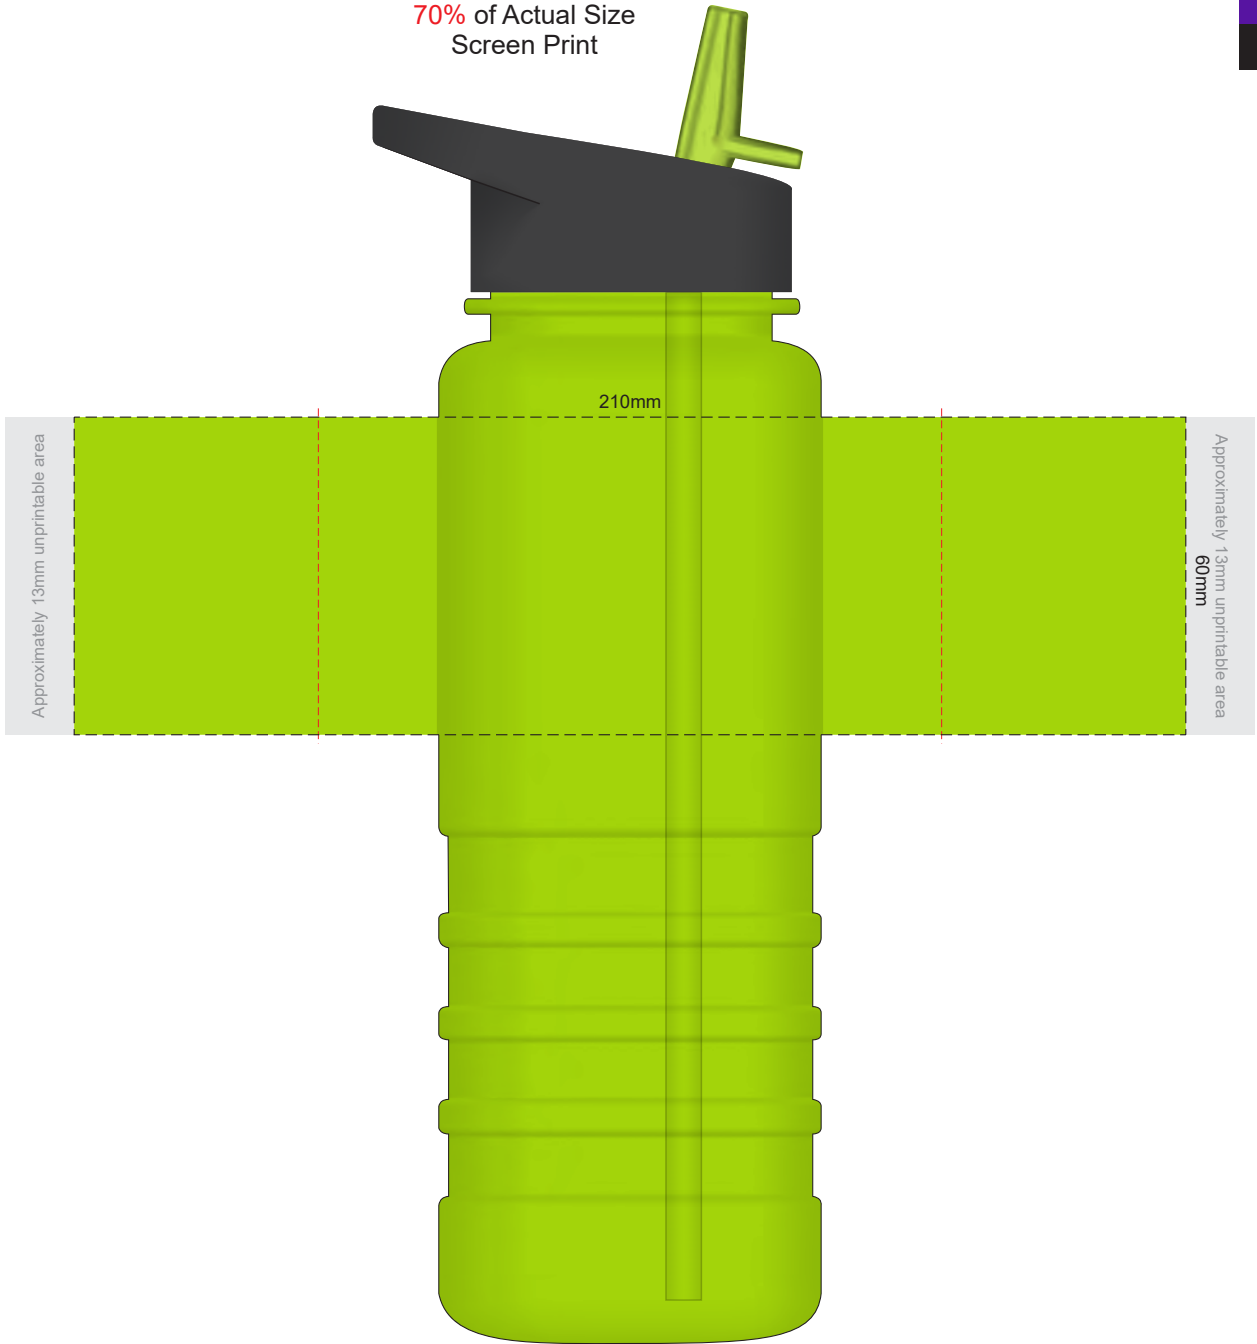

100% of Actual Size  
Pad Print

100% of Actual Size  
Pad Print

70% of Actual Size  
Screen Print

Red Line = Exact opposites of the product  
(centre artwork to the red line)

70% of Actual Size  
Rotary Digital  
(Gloss Finish)

Red Line = Exact opposites of the product  
(centre artwork to the red line)