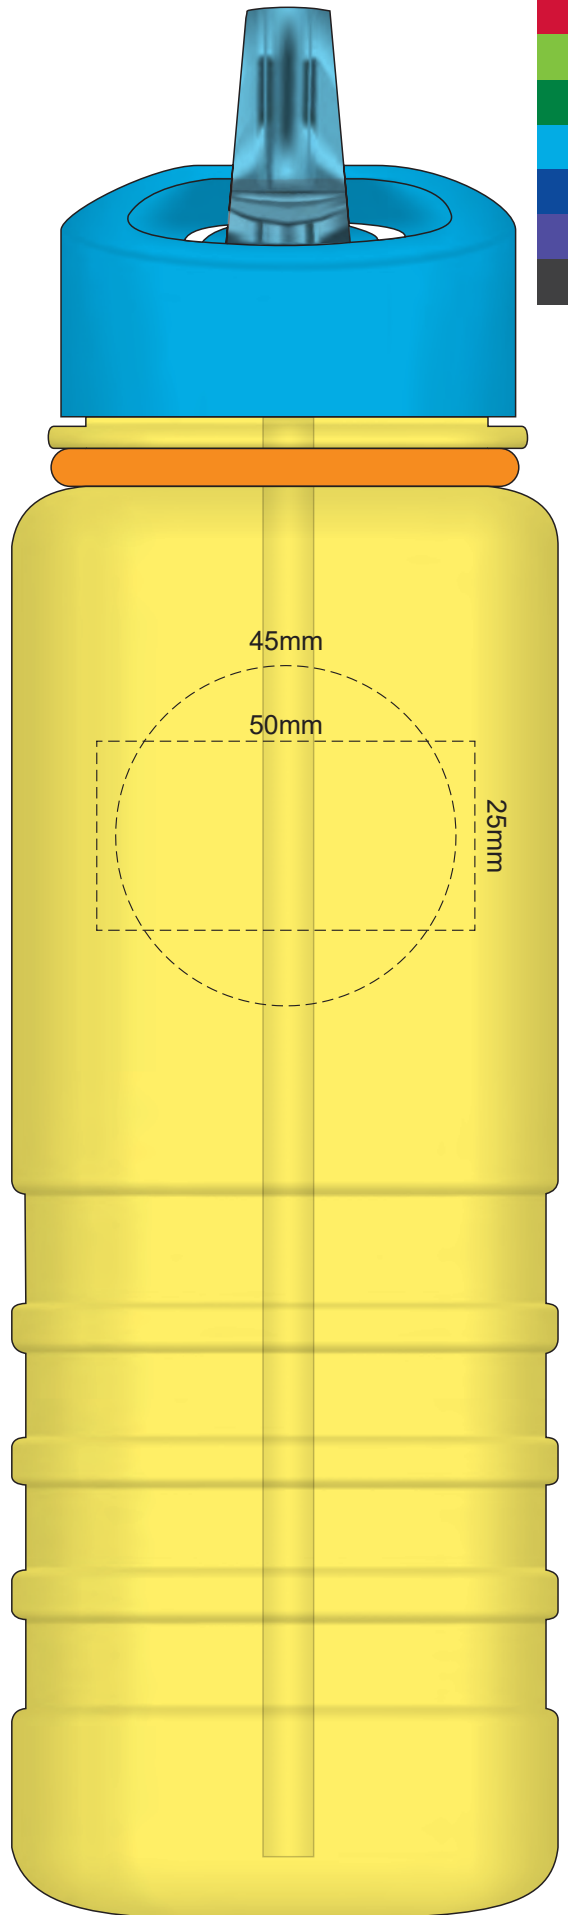

Lid/Bottle Colour	Band Colour
clear bottle only	
Yellow	
Orange	
Red	
Light Green	
Dark Green	
Light Blue	
Dark Blue	
Purple	
Black	

100% of Actual Size  
Pad Print

Lid/Bottle Colour	Band Colour
clear bottle only	
Yellow	
Orange	
Red	
Light Green	
Dark Green	
Light Blue	
Dark Blue	
Purple	
Black	

70% of Actual Size  
Screen Print

Red Line = Exact opposites of the product  
(centre artwork to the red line)

Lid/Bottle Colour	Band Colour
clear bottle only	X
Yellow	X
Orange	Orange
Red	Red
Light Green	Light Green
Dark Green	Dark Green
Light Blue	Light Blue
Dark Blue	X
Purple	Purple
Black	Black

70% of Actual Size  
 Rotary Digital  
 (Gloss Finish)

Red Line = Exact opposites of the product  
 (centre artwork to the red line)