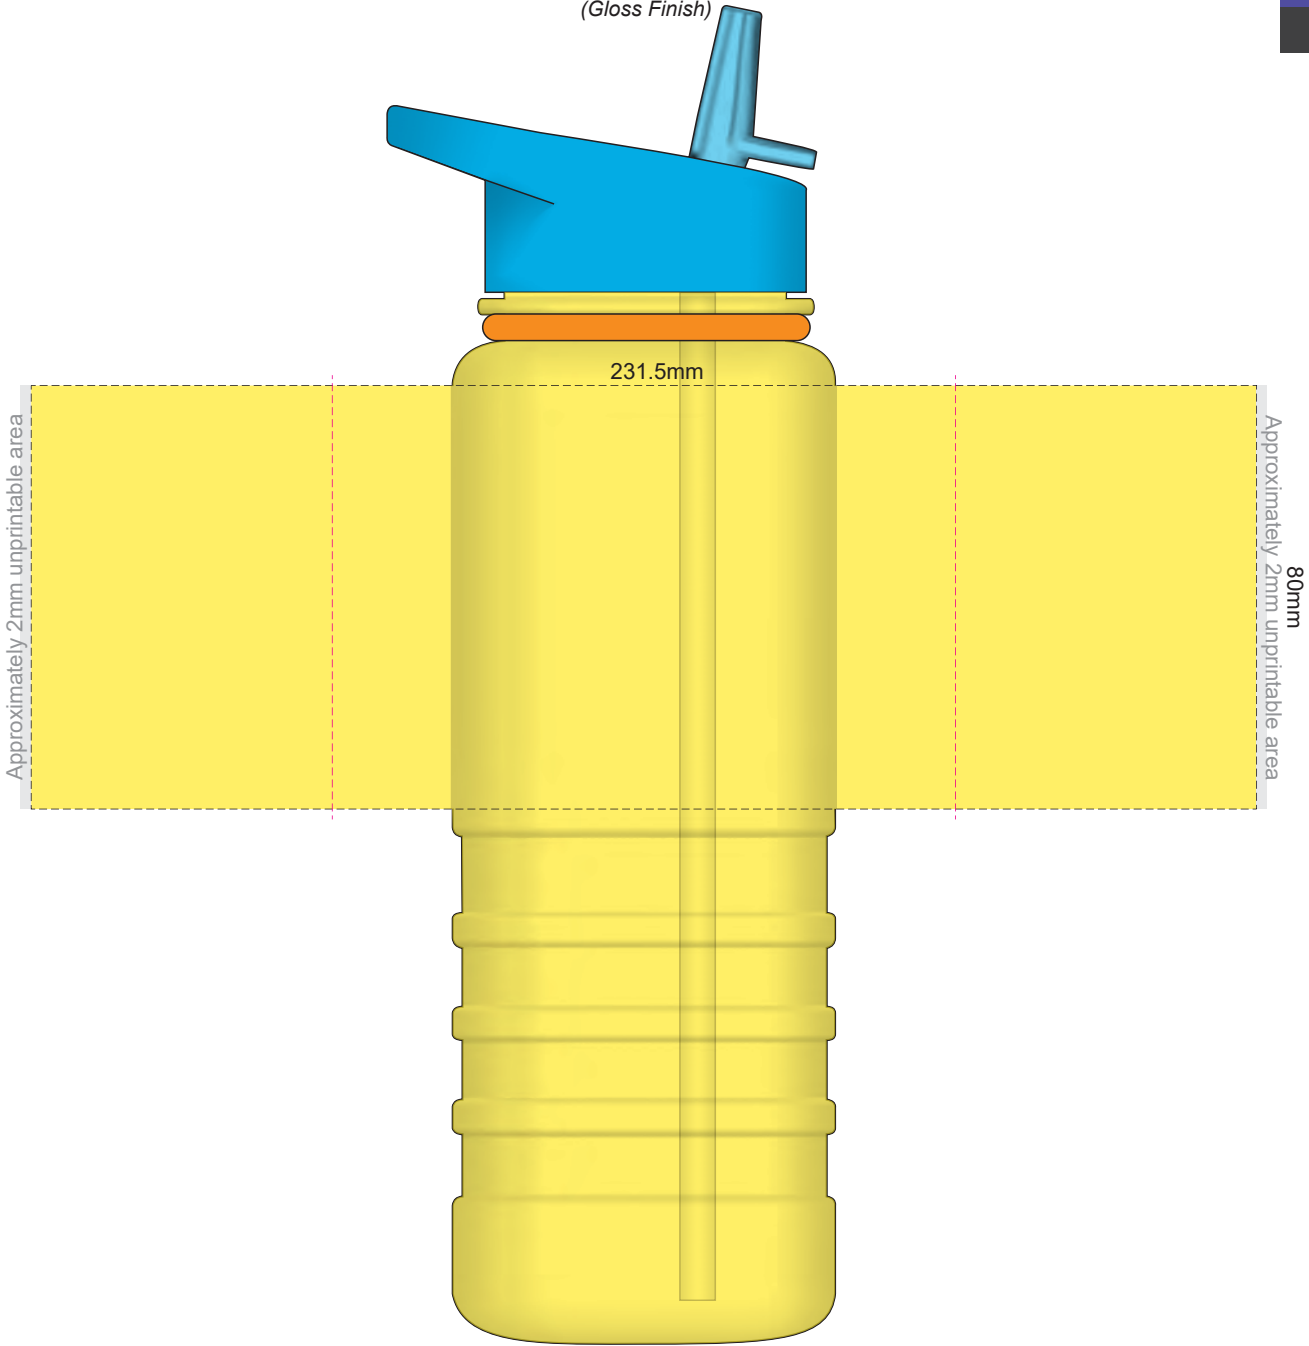

Lid/Bottle Colour	Band Colour
clear bottle only	
Yellow	
Orange	
Red	
Light Green	
Dark Green	
Light Blue	
Dark Blue	
Purple	
Black	

100% of Actual Size  
Pad Print

Lid/Bottle Colour	Band Colour
clear bottle only	
Yellow	
Orange	
Red	
Light Green	
Dark Green	
Light Blue	
Dark Blue	
Purple	
Black	

70% of Actual Size  
Screen Print

Red Line = Exact opposites of the product  
(centre artwork to the red line)

Lid/Bottle Colour	Band Colour
clear bottle only	X
Yellow	X
Orange	Orange
Red	Red
Light Green	Light Green
Dark Green	Dark Green
Light Blue	Light Blue
Dark Blue	X
Purple	Purple
Black	Black

70% of Actual Size  
 Rotary Digital  
 (Gloss Finish)

Red Line = Exact opposites of the product  
 (centre artwork to the red line)