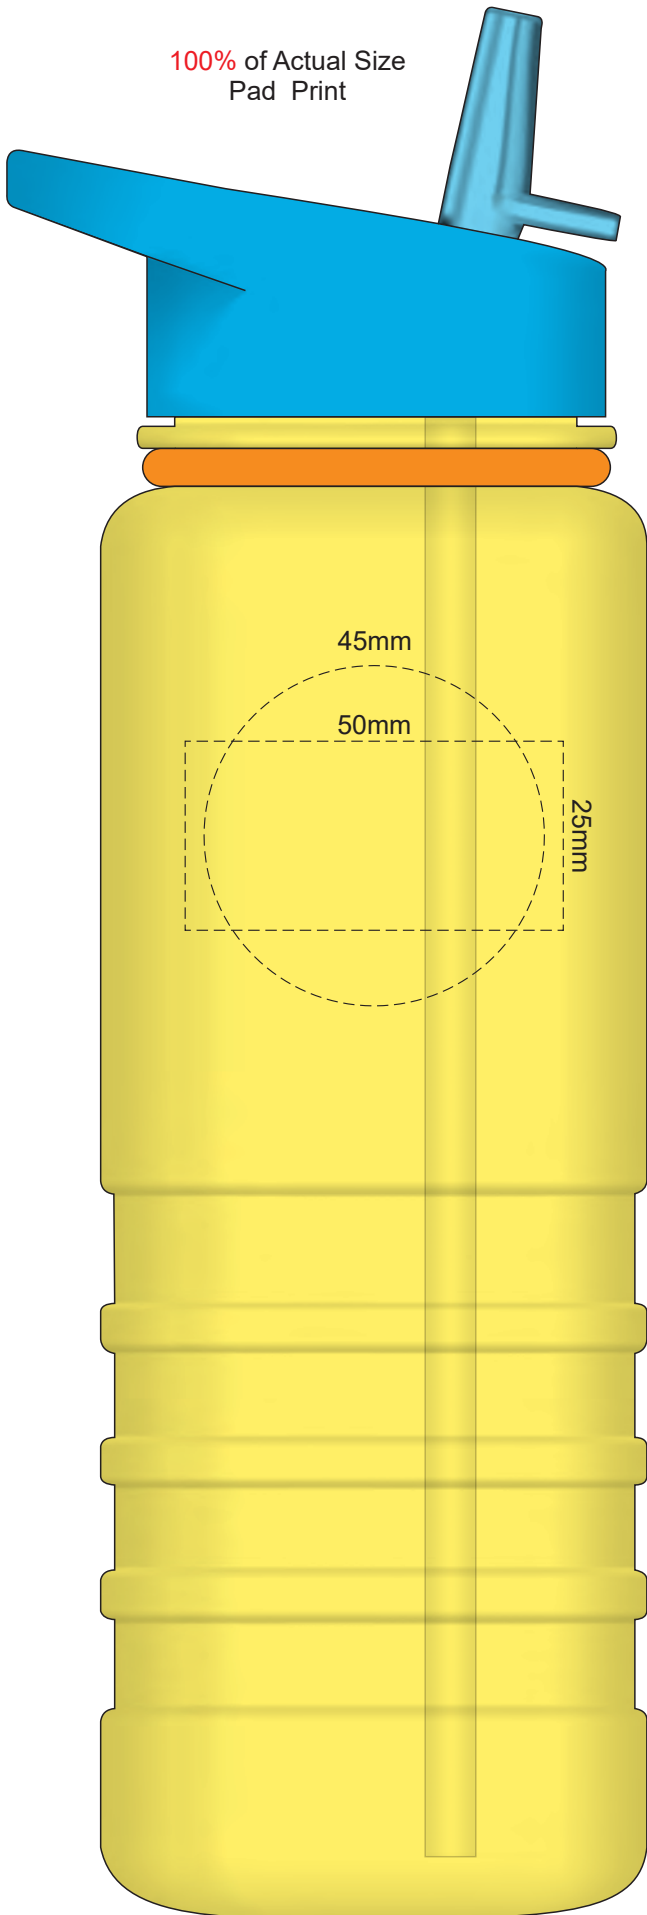

Lid/Bottle Colour	Band Colour
clear bottle only	
Yellow	
Orange	
Red	
Light Green	
Dark Green	
Light Blue	
Dark Blue	
Purple	
Black	

100% of Actual Size  
Pad Print

Lid/Bottle Colour	Band Colour
clear bottle only	
Yellow	
Orange	
Red	
Light Green	
Dark Green	
Light Blue	
Dark Blue	
Purple	
Black	

70% of Actual Size  
Screen Print

Red Line = Exact opposites of the product  
(centre artwork to the red line)

Lid/Bottle Colour	Band Colour
clear bottle only	X
Yellow	X
Orange	Orange
Red	Red
Light Green	Light Green
Dark Green	Dark Green
Light Blue	Light Blue
Dark Blue	X
Purple	Purple
Black	Black

70% of Actual Size  
 Rotary Digital  
 (Gloss Finish)

Red Line = Exact opposites of the product  
 (centre artwork to the red line)