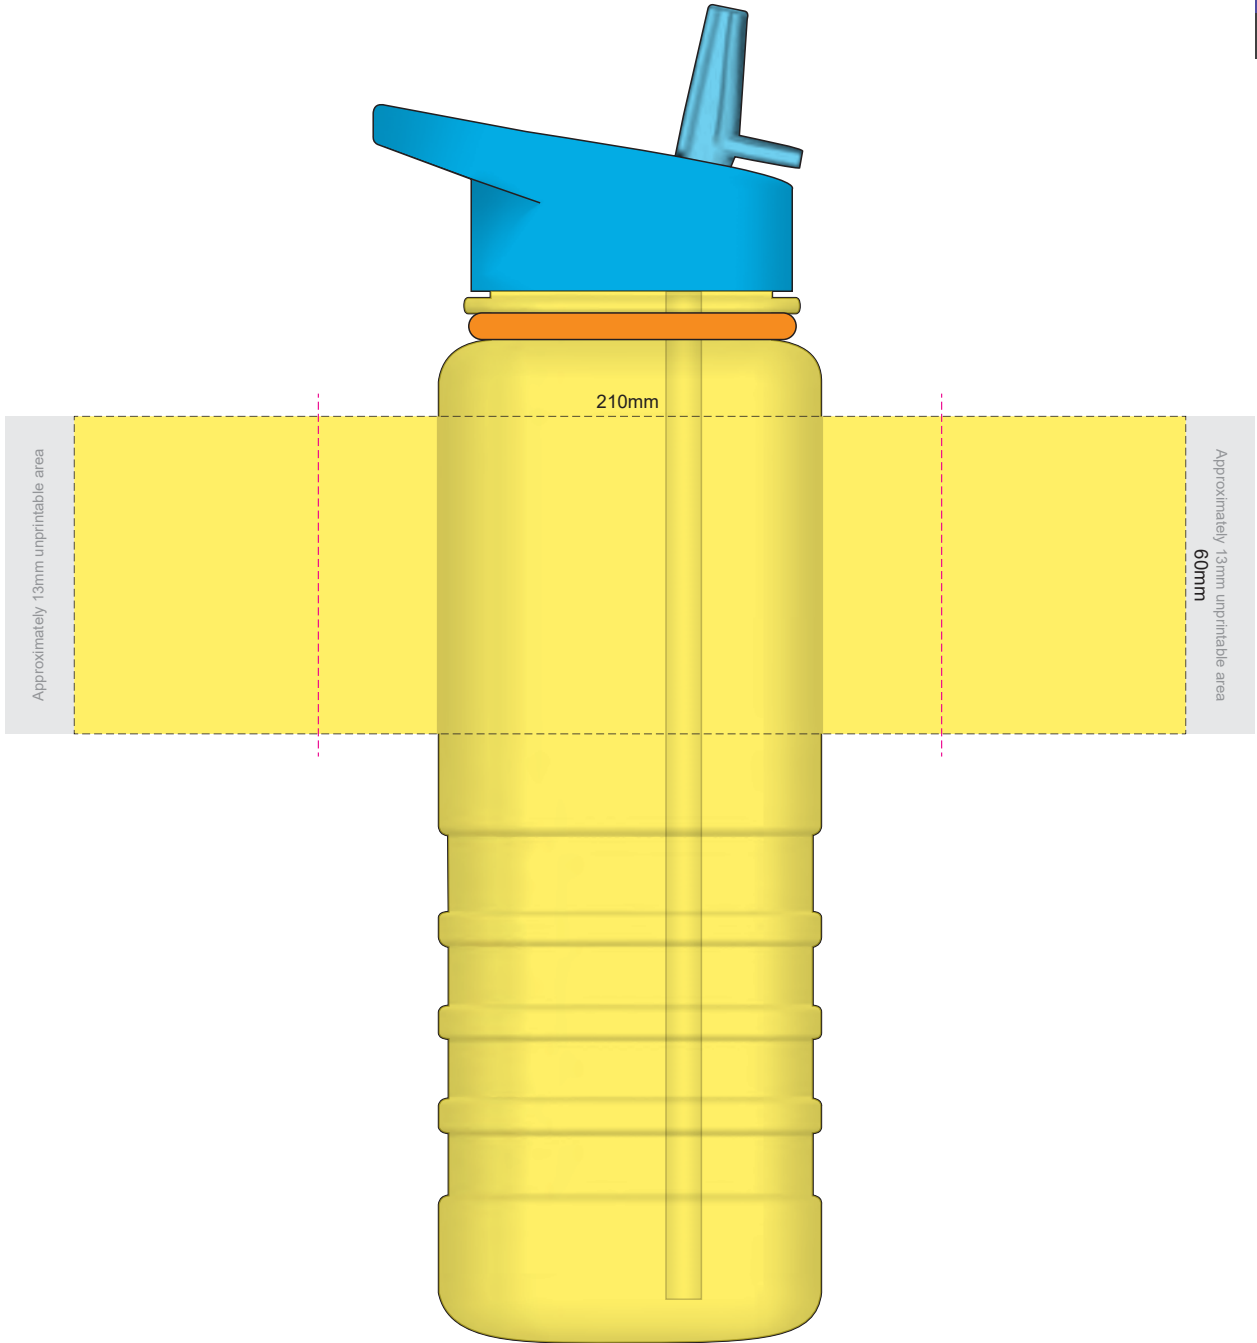

Lid/Bottle Colour	Band Colour
clear bottle only	
Yellow	
Orange	
Red	
Light Green	
Dark Green	
Light Blue	
Dark Blue	
Purple	
Black	

100% of Actual Size  
Pad Print

Lid/Bottle Colour	Band Colour
clear bottle only	
Yellow	
Orange	
Red	
Light Green	
Dark Green	
Light Blue	
Dark Blue	
Purple	
Black	

70% of Actual Size  
Screen Print

Red Line = Exact opposites of the product  
(centre artwork to the red line)

Lid/Bottle Colour	Band Colour
clear bottle only	X
Yellow	X
Orange	Orange
Red	Red
Light Green	Light Green
Dark Green	Dark Green
Light Blue	Light Blue
Dark Blue	X
Purple	Purple
Black	Black

70% of Actual Size  
 Rotary Digital  
 (Gloss Finish)

Red Line = Exact opposites of the product  
 (centre artwork to the red line)