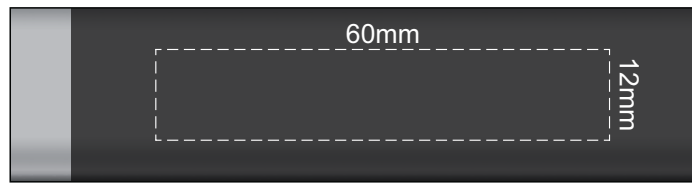

100% of Actual Size  
Pad Print  
Laser Engraving

Printed on Top

Printed on Left Side

Printed on Right Side

Engraves to an Oxidised White

100% of Actual Size  
Pad Print