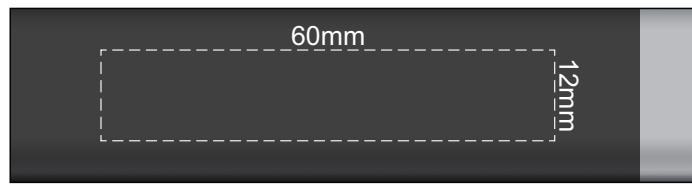

100% of Actual Size  
Pad Print  
Laser Engraving

Printed on Top

Printed on Left Side

Printed on Right Side

Engraves to an Oxidised White

100% of Actual Size  
Pad Print