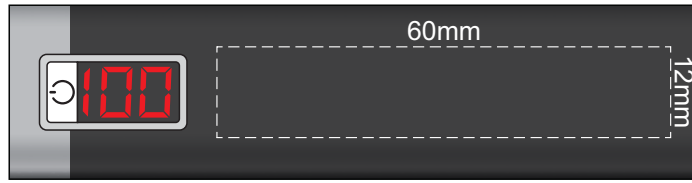

100% of Actual Size  
Pad Print  
Laser Engraving

Printed on Top

Printed on Left Side

Printed on Right Side

Engraves to an Oxidised White

100% of Actual Size  
Pad Print