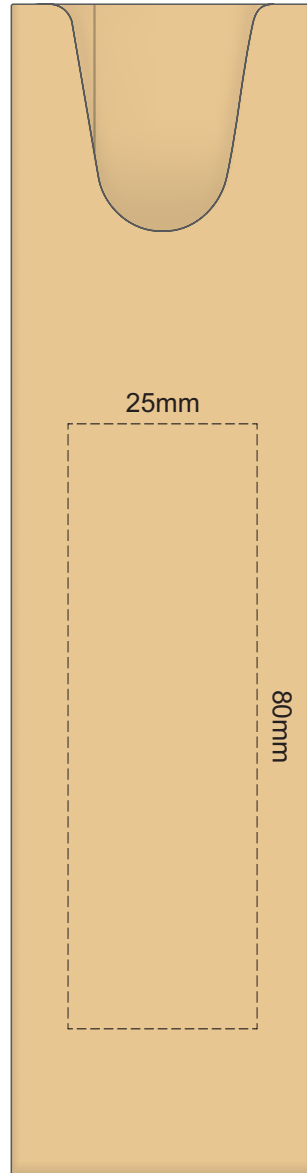

100% of Actual Size  
Screen Print

POSITION A

100% of Actual Size  
Pad Print

POSITION D

POSITION E

100% of Actual Size  
Direct Digital

POSITION D

POSITION E

100% of Actual Size  
Pad Print (one side only)

100% of Actual Size  
Digital Print  
(one side only)

Digital Print is only available for natural option  
Artwork will be printed directly onto the product via CMYK printing (no white),  
colours will not be vibrant due to white ink not being available for this process.