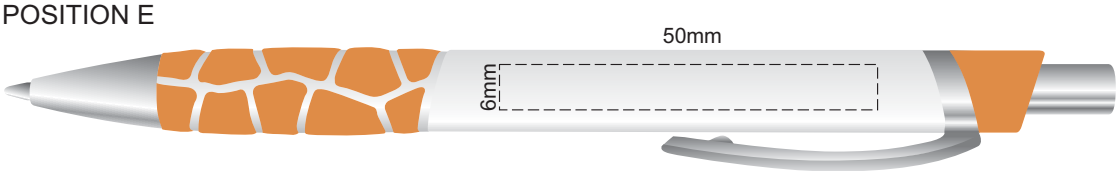

100% of Actual Size  
Screen Print

POSITION A

100% of Actual Size  
Pad Print

POSITION D

POSITION E

100% of Actual Size  
Direct Digital

POSITION D

POSITION E

100% of Actual Size  
Pad Print (one side only)

100% of Actual Size  
Digital Print  
(one side only)

Digital Print is only available for natural option  
Artwork will be printed directly onto the product via CMYK printing (no white),  
colours will not be vibrant due to white ink not being available for this process.