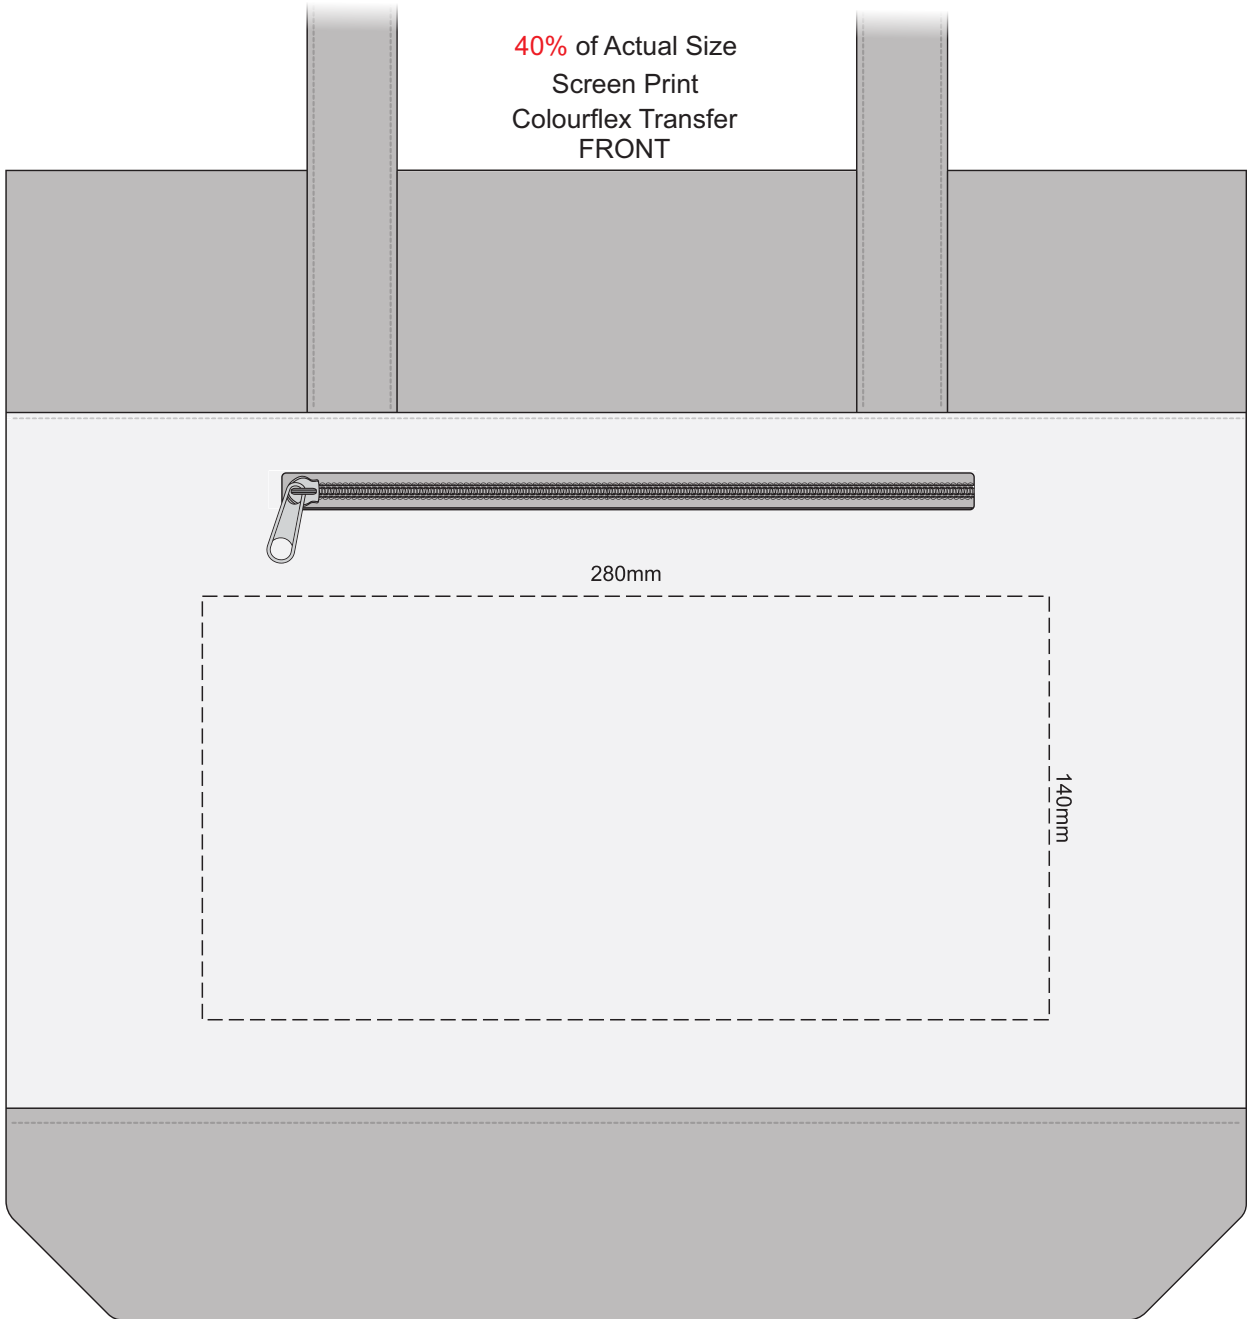

40% of Actual Size
Screen Print
Colourflex Transfer
FRONT

40% of Actual Size
Screen Print
Colourflex Transfer
BACK

40% of Actual Size
Embroidery