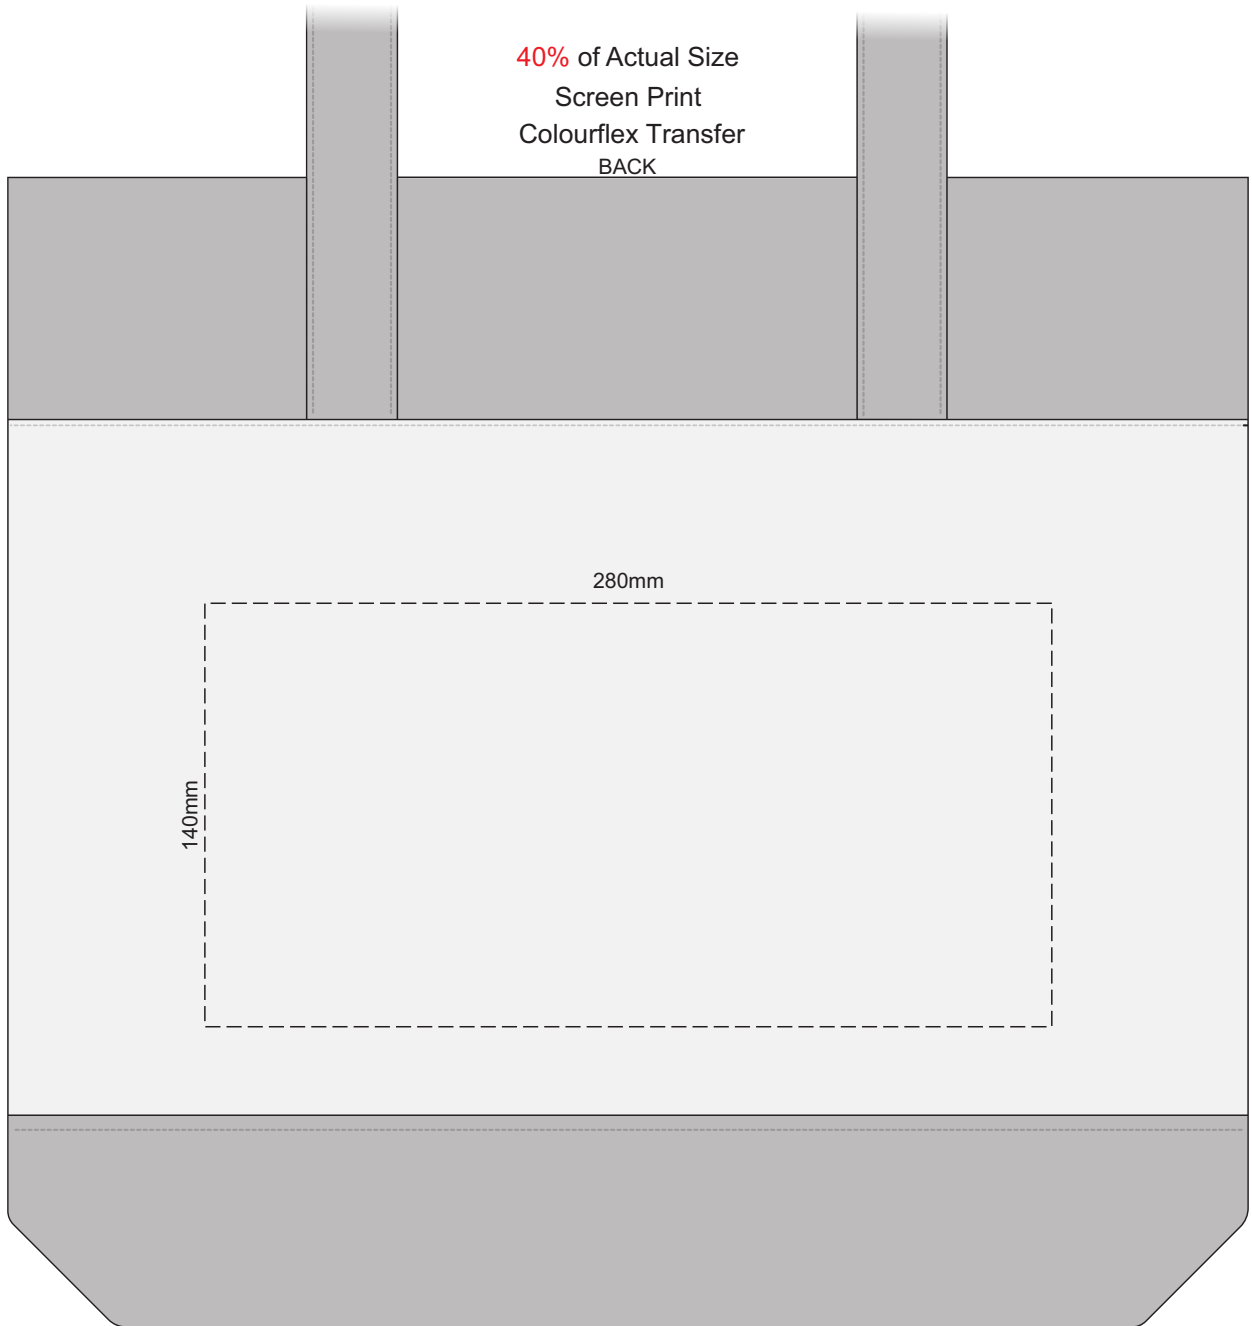

40% of Actual Size
Screen Print
Colourflex Transfer
FRONT

40% of Actual Size
Screen Print
Colourflex Transfer
BACK

40% of Actual Size
Embroidery