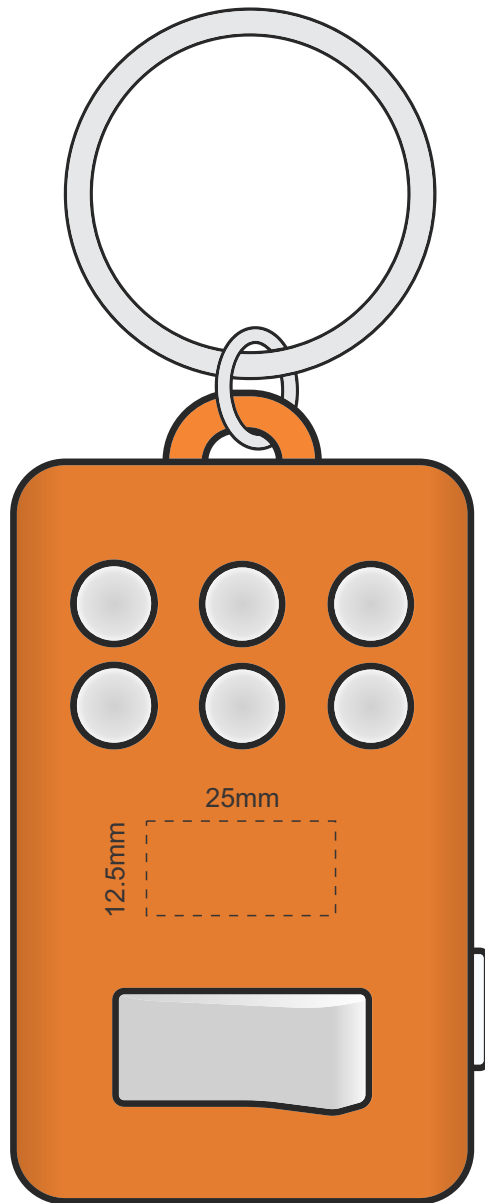

Actual Size: 100% when viewed on A4 paper

Pad Print

Button

Body