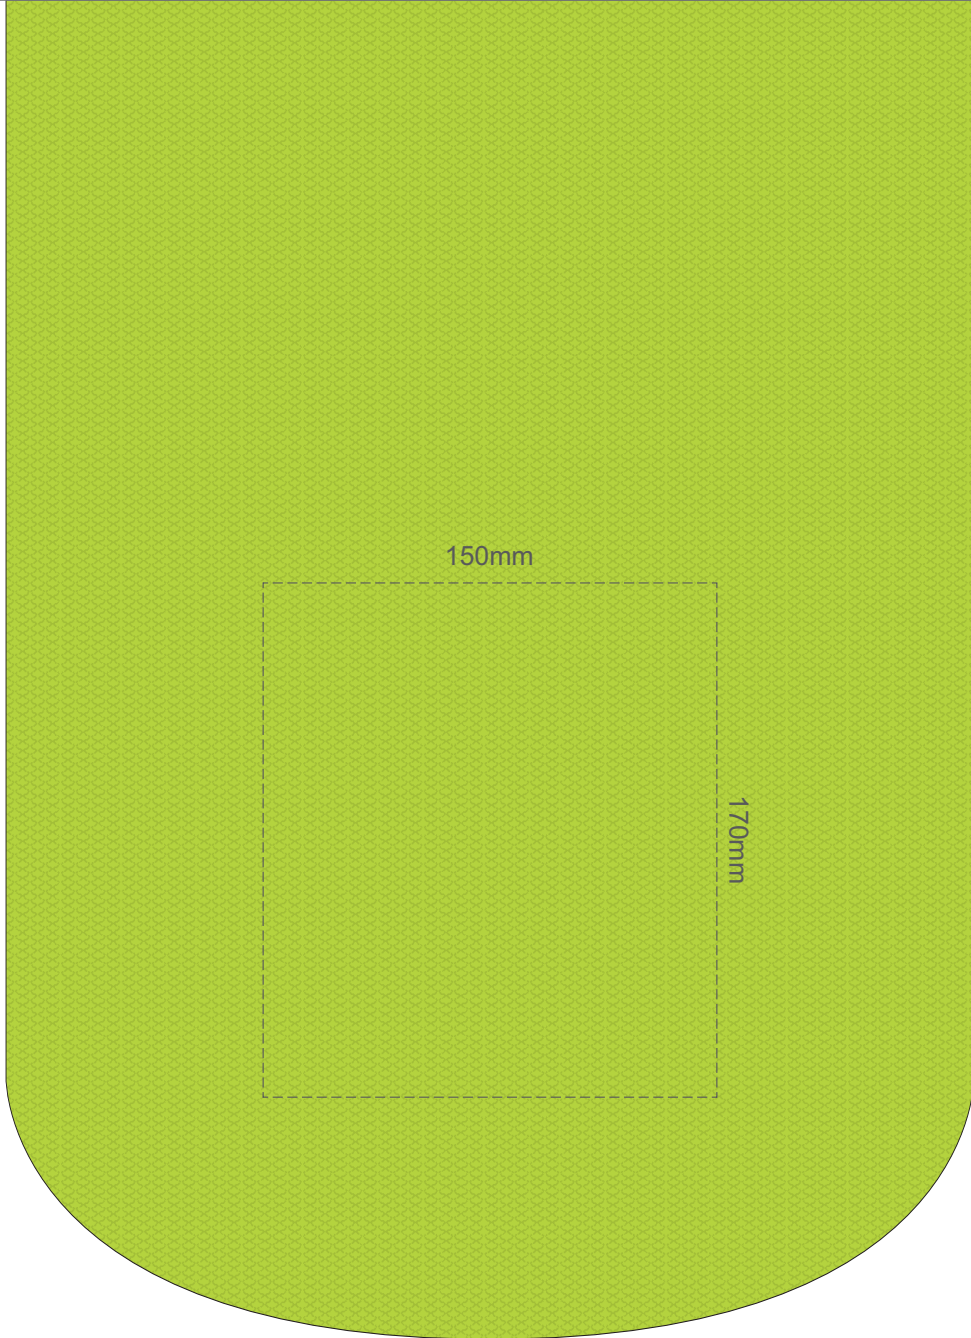

40% of Actual Size
Screen Print
Colourflex Transfer
Faux Embroidery

150mm

170mm