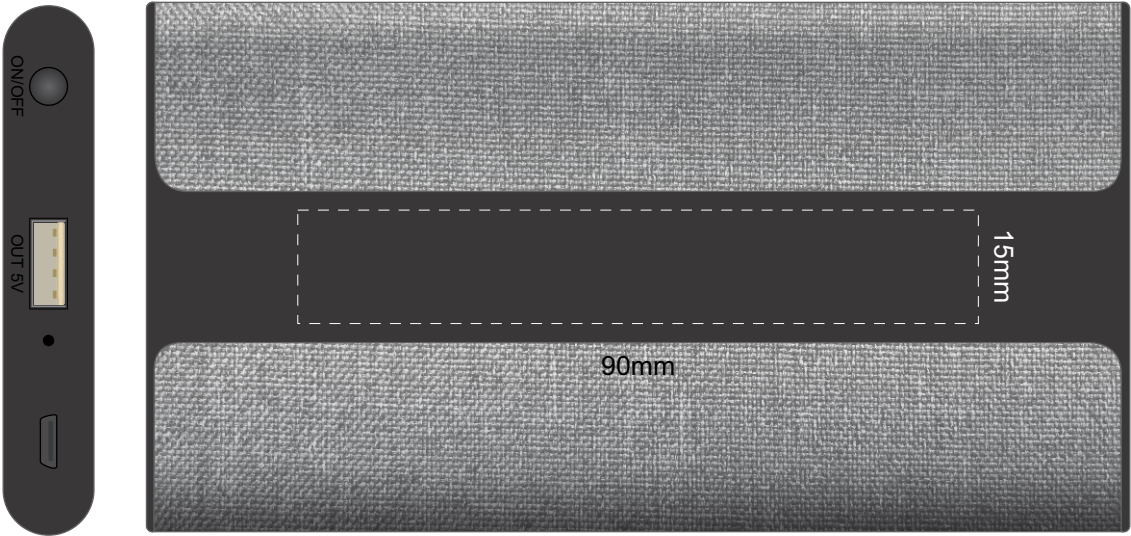

100% of Actual Size
Laser Engraving

 Laser Engraves to an illuminated frosted finish

100% of Actual Size
Pad Print