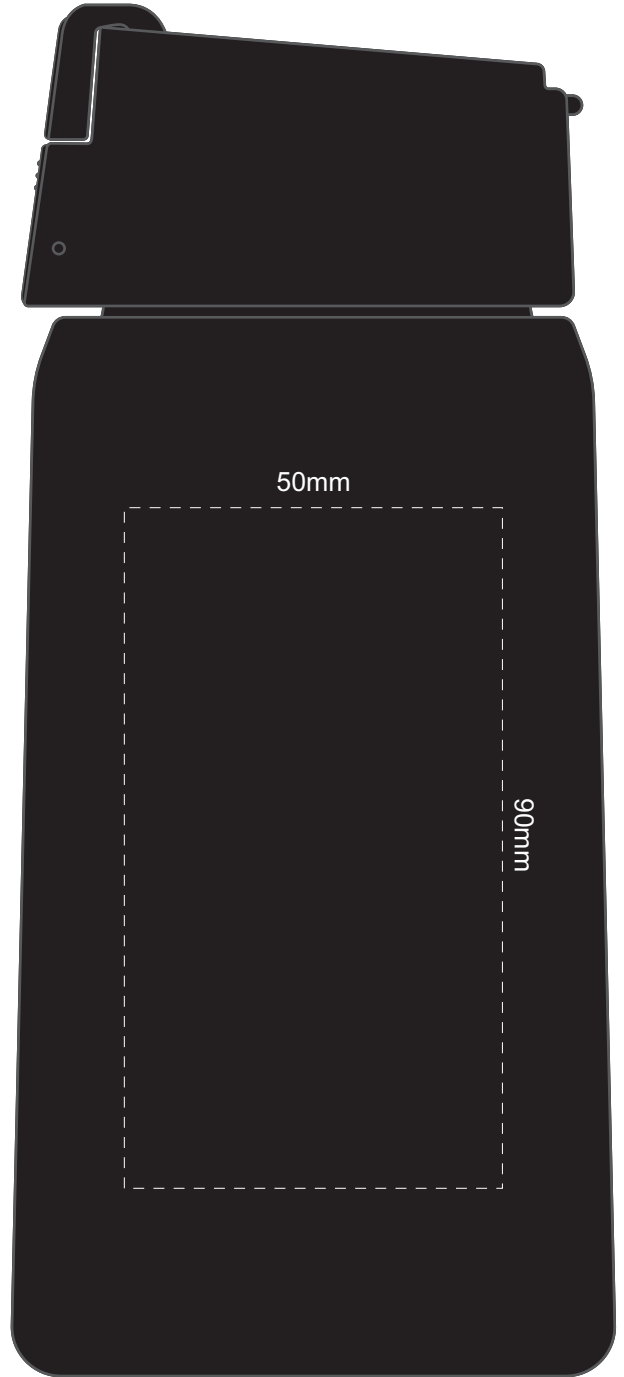

100% of Actual Size
Pad Print

100% of Actual Size
Pad Print

100% of Actual Size
Screen Print (one colour)

Red Line = Exact opposites of the product
(centre artwork to the red line)

100% of Actual Size
Engraving

100% of Actual Size
Engraving

Engraves to a
Stainless Steel Finish