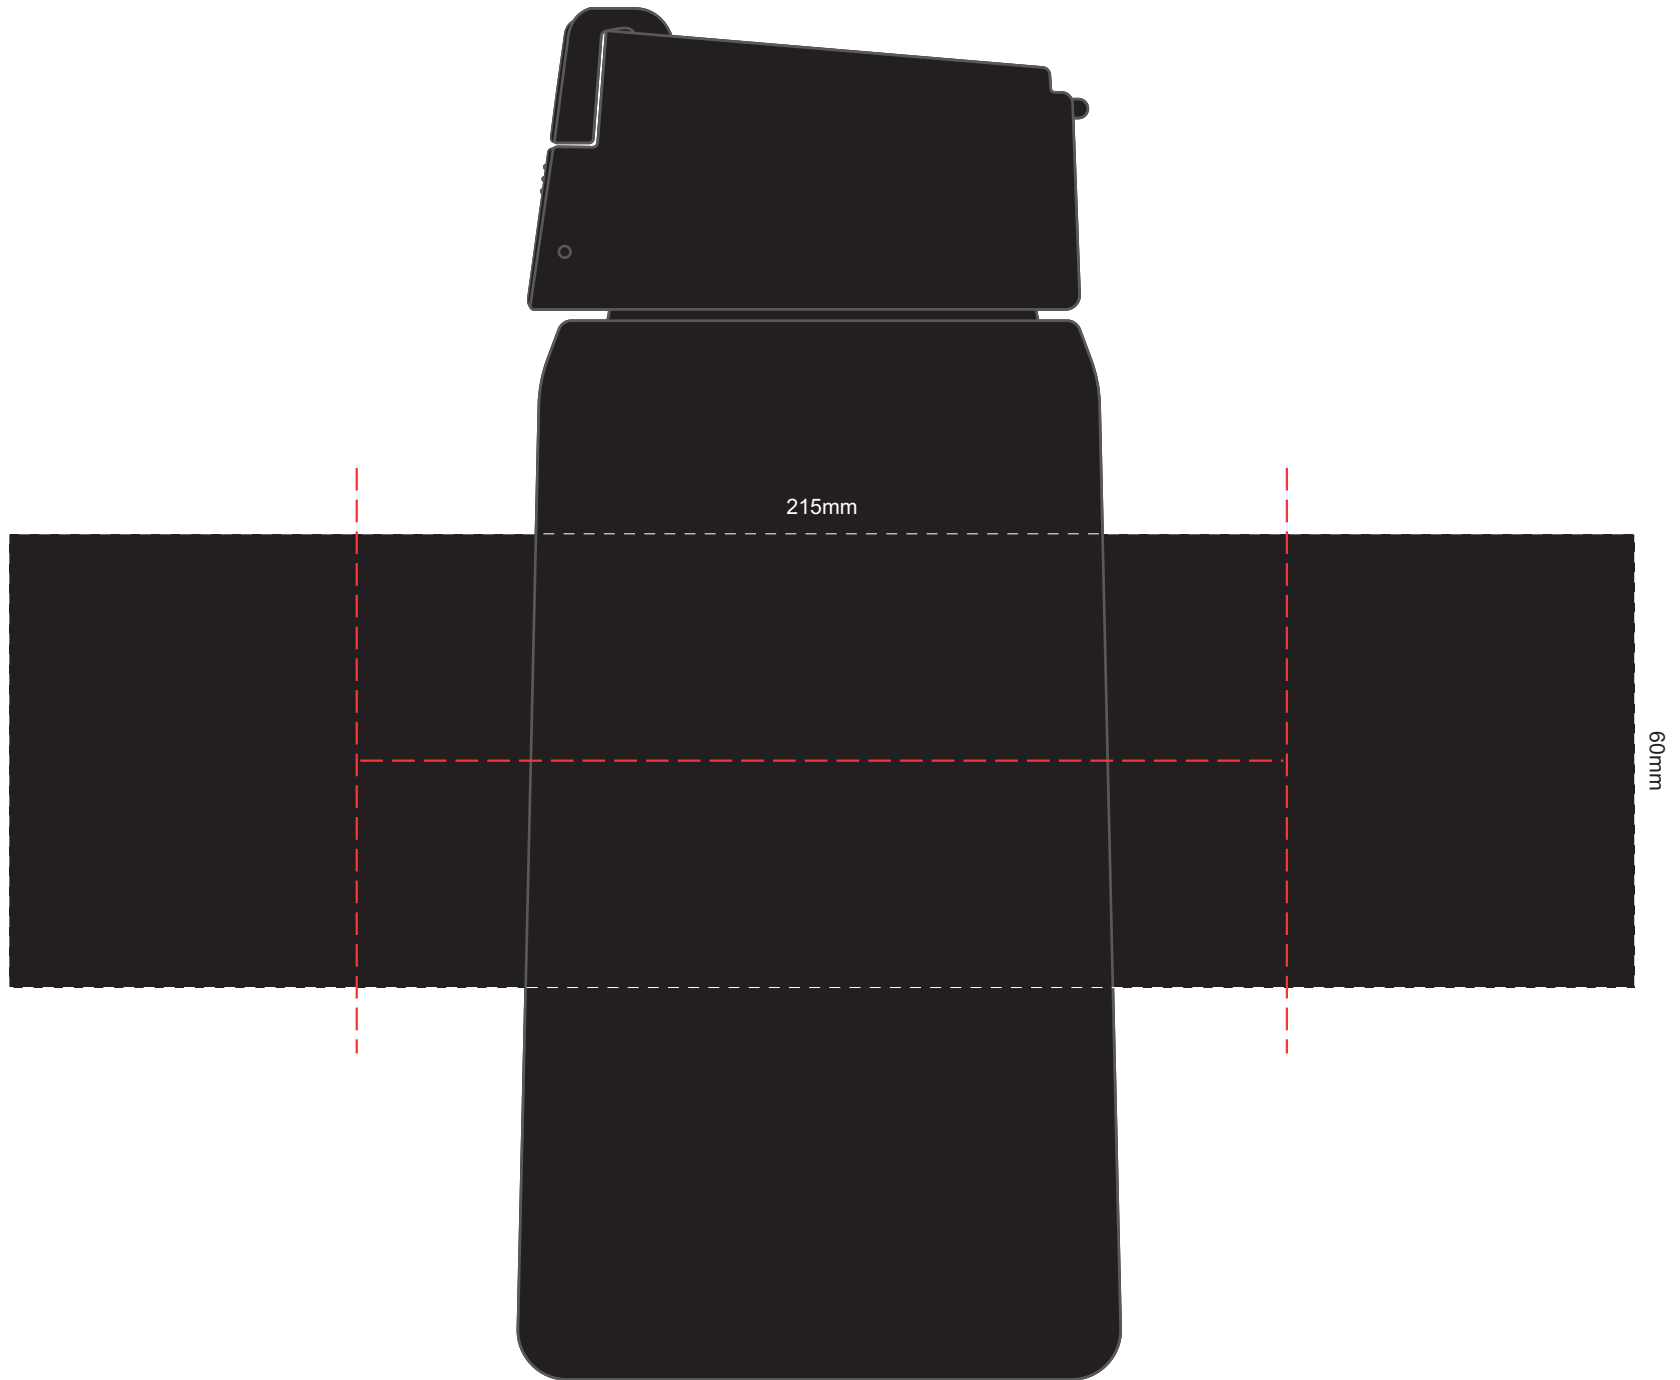

100% of Actual Size
Pad Print

100% of Actual Size
Pad Print

100% of Actual Size
Screen Print (one colour)

Red Line = Exact opposites of the product
(centre artwork to the red line)

100% of Actual Size
Engraving

100% of Actual Size
Engraving

Engraves to a
Stainless Steel Finish