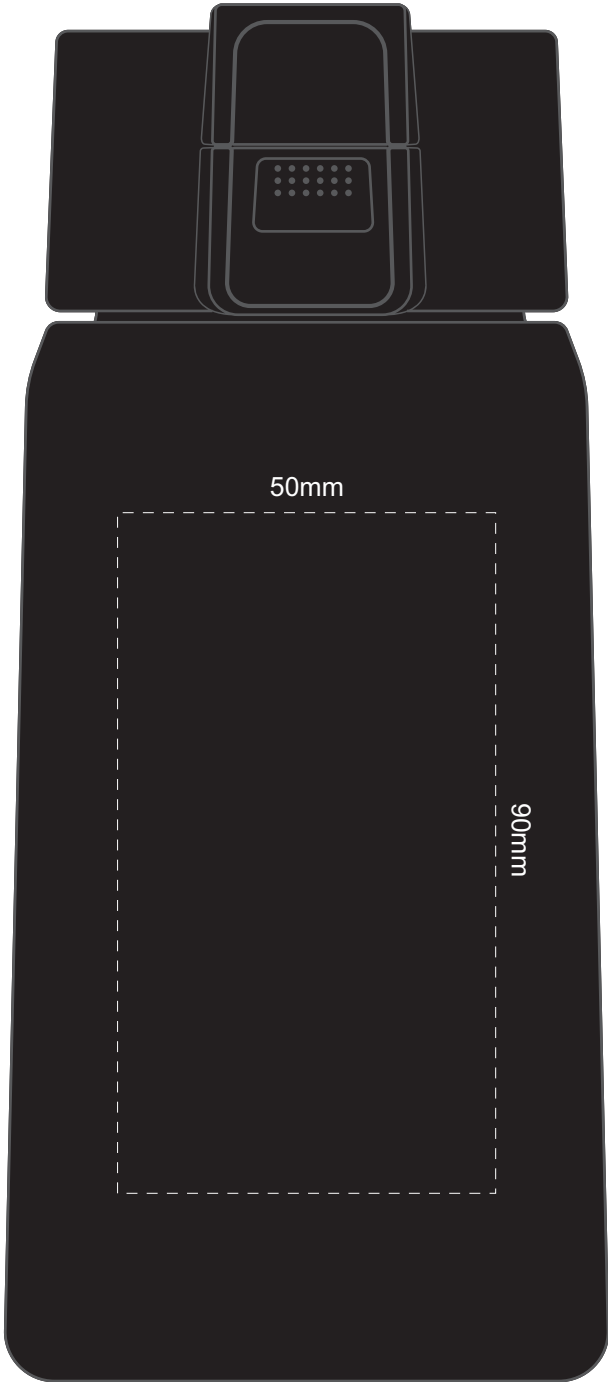

100% of Actual Size
Pad Print

100% of Actual Size
Pad Print

100% of Actual Size
Screen Print (one colour)

Red Line = Exact opposites of the product
(centre artwork to the red line)

100% of Actual Size
Engraving

100% of Actual Size
Engraving

Engraves to a
Stainless Steel Finish