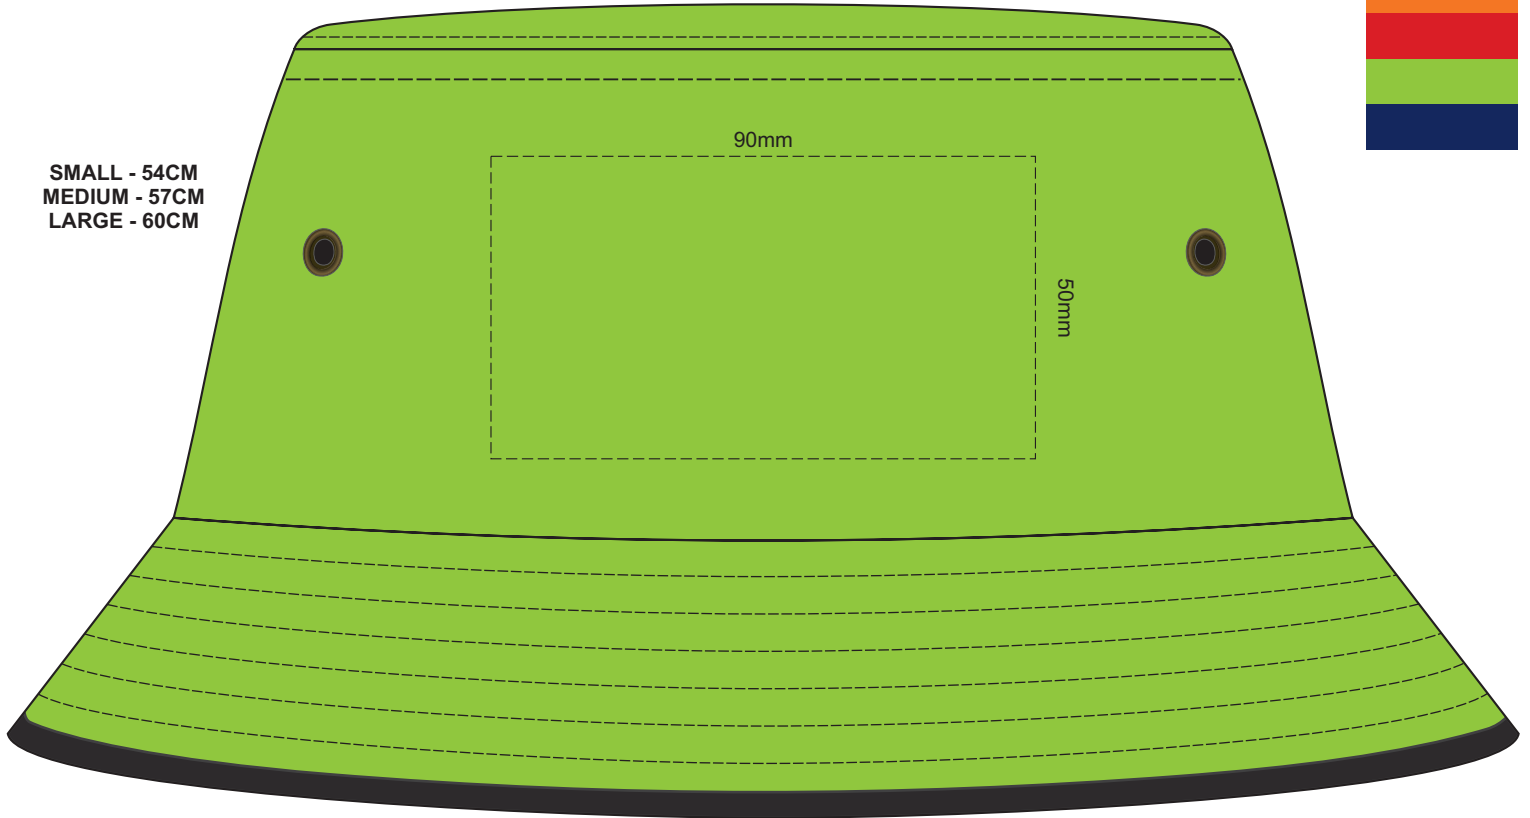

80% of Actual Size  
Screen Print  
Colourflex Transfer  
(front & back print available)

SMALL - 54CM  
MEDIUM - 57CM  
LARGE - 60CM

80% of Actual Size  
Embroidery  
(front & back print available)

SMALL - 54CM  
MEDIUM - 57CM  
LARGE - 60CM