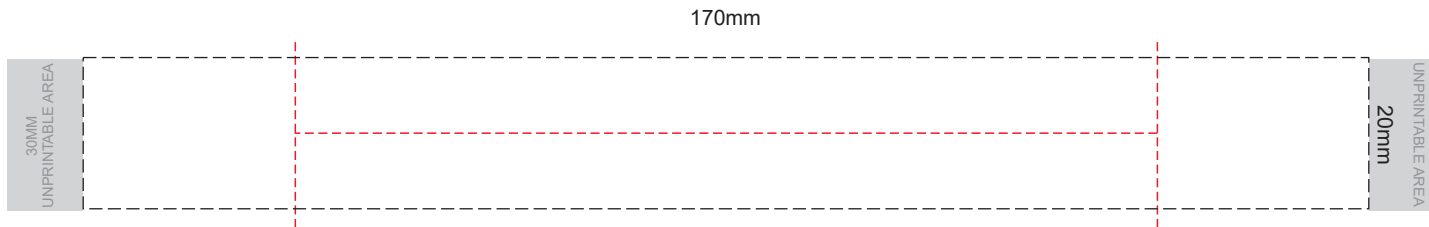

100% of Actual Size
Pad Print

SIDE 1

SIDE 2

Band colour	Lid colour
Gold	White with X
Grey	Grey
White	White
Yellow	Yellow
Orange	Orange
Pink	White with X
Red	Red
Light Green	Light Green
Green	Green
Light Blue	Light Blue
Blue	Blue
Dark Blue	Dark Blue
Dark Grey	White with X
Purple	White with X
Black	Black

Cup Colour

100% of Actual Size
Screen Print (one colour)

100% of Actual Size
Screen Print (one colour)
Double sided template front & back

Red Line = Exact opposites of the product
(centre artwork to the red line)

Cup Colour

100% of Actual Size
Silicone Digital Print
Debossed

SIDE 1

SIDE 2

Band colour	Lid colour
Gold	White with X
Grey	Grey
White	White
Yellow	Yellow
Orange	Orange
Pink	White with X
Red	Red
Light Green	Light Green
Green	Green
Light Blue	Light Blue
Blue	Blue
Dark Blue	Dark Blue
Dark Grey	White with X
Purple	White with X
Black	Black