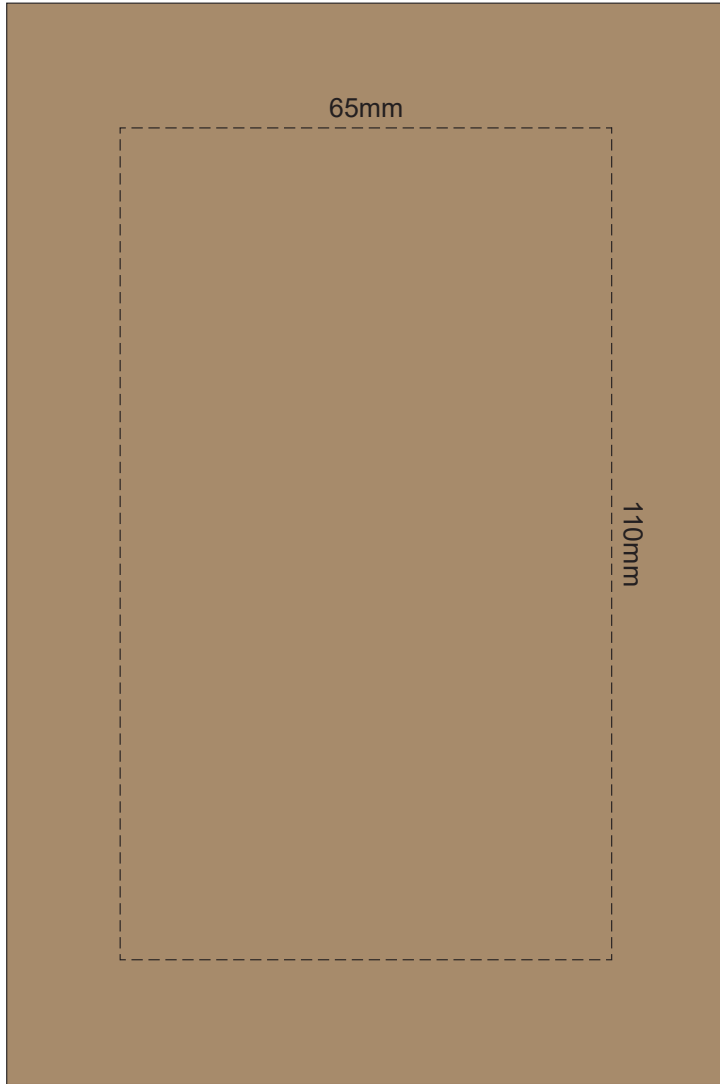

100% of Actual Size
Digital Print
FRONT

Artwork will be printed directly onto the product via CMYK printing (no white),
colours will not be vibrant due to white ink not being available for this process.