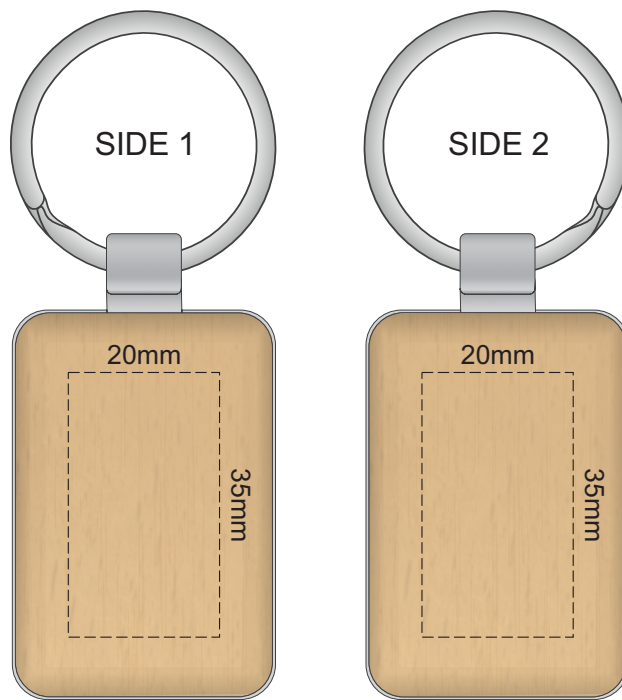

100% of Actual Size
Pad Print
Engraving

This product is a natural material.
Please allow for variances in grain pattern and engraving colour.