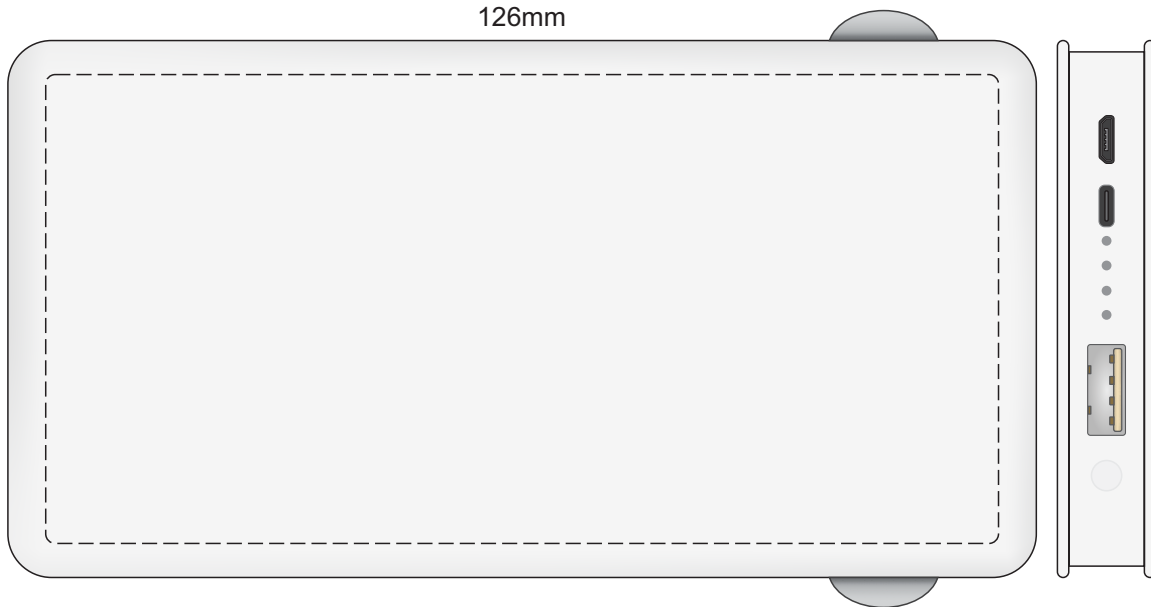

100% of Actual Size
Pad Print

100% of Actual Size
Pad Print

100% of Actual Size
Direct Digital

126mm

62mm

BACK

wireless function is not applicable

100% of Actual Size
Direct Digital
126mm

62mm

BACK
wireless function is not applicable

100% of Actual Size
Pad Print