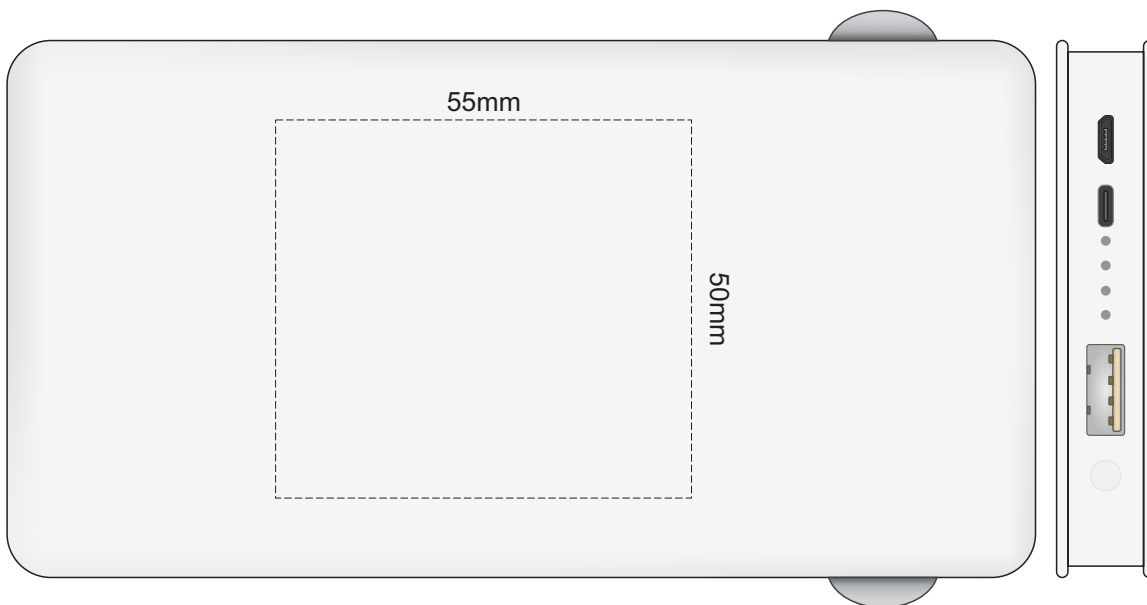

100% of Actual Size
Pad Print

100% of Actual Size
Pad Print

100% of Actual Size
Direct Digital

126mm

62mm

BACK

wireless function is not applicable

100% of Actual Size
Direct Digital
126mm

62mm

BACK
wireless function is not applicable

100% of Actual Size
Pad Print