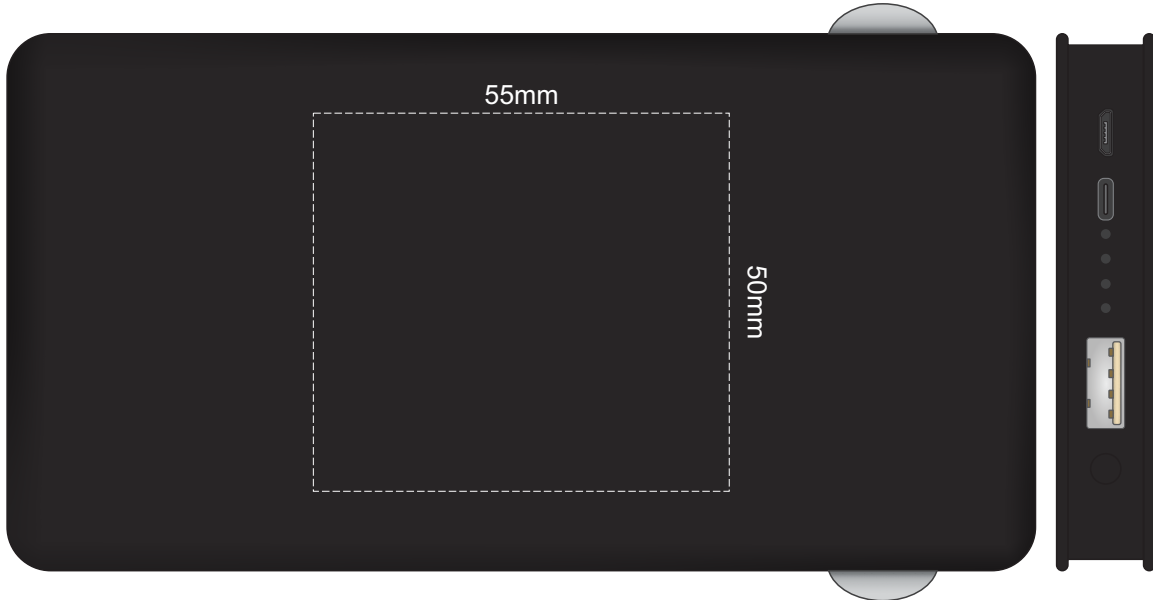

100% of Actual Size
Pad Print

100% of Actual Size
Pad Print

100% of Actual Size
Direct Digital

126mm

62mm

BACK

wireless function is not applicable

100% of Actual Size
Direct Digital
126mm

62mm

BACK
wireless function is not applicable

100% of Actual Size
Pad Print