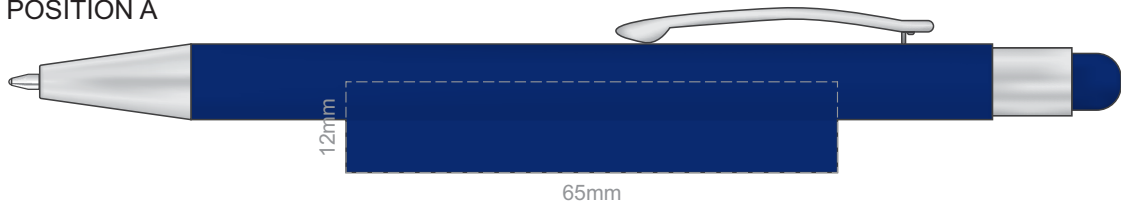

BARREL COLOURS	STYLUS COLOURS

100% of Actual Size  
Screen Print

POSITION A

100% of Actual Size  
Pad Print

POSITION D

POSITION E

100% of Actual Size  
Laser Engraving

POSITION D

POSITION E

Engraves to an Oxidised White Finish