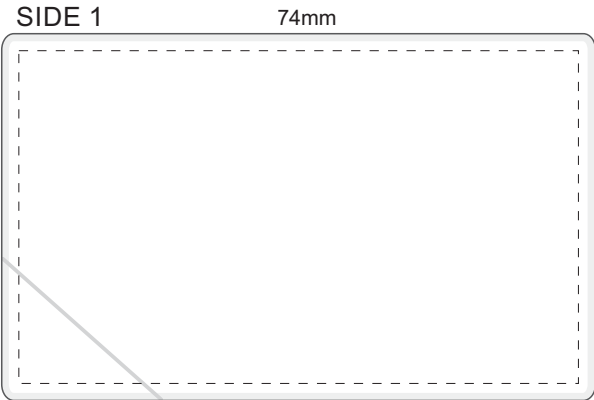

100% of Actual Size
Pad Print

SIDE 1

100% of Actual Size
Direct Digital

SIDE 1

Note: Some minor over spray may be apparent
when digitally printing full reversal prints