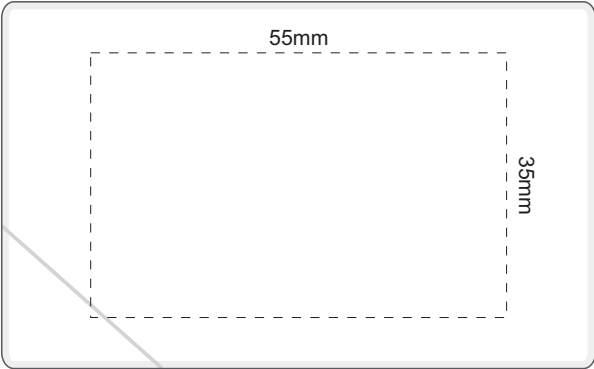

100% of Actual Size
Pad Print

SIDE 1

100% of Actual Size
Direct Digital

SIDE 1

Note: Some minor over spray may be apparent
when digitally printing full reversal prints