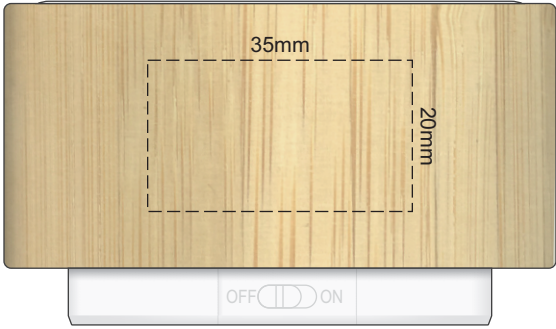

100% of Actual Size
Pad Print

100% of Actual Size
Direct Digital

Direct Digital Template
58mm

Please be aware the artwork will be significantly affected by the holes in the speaker cover.